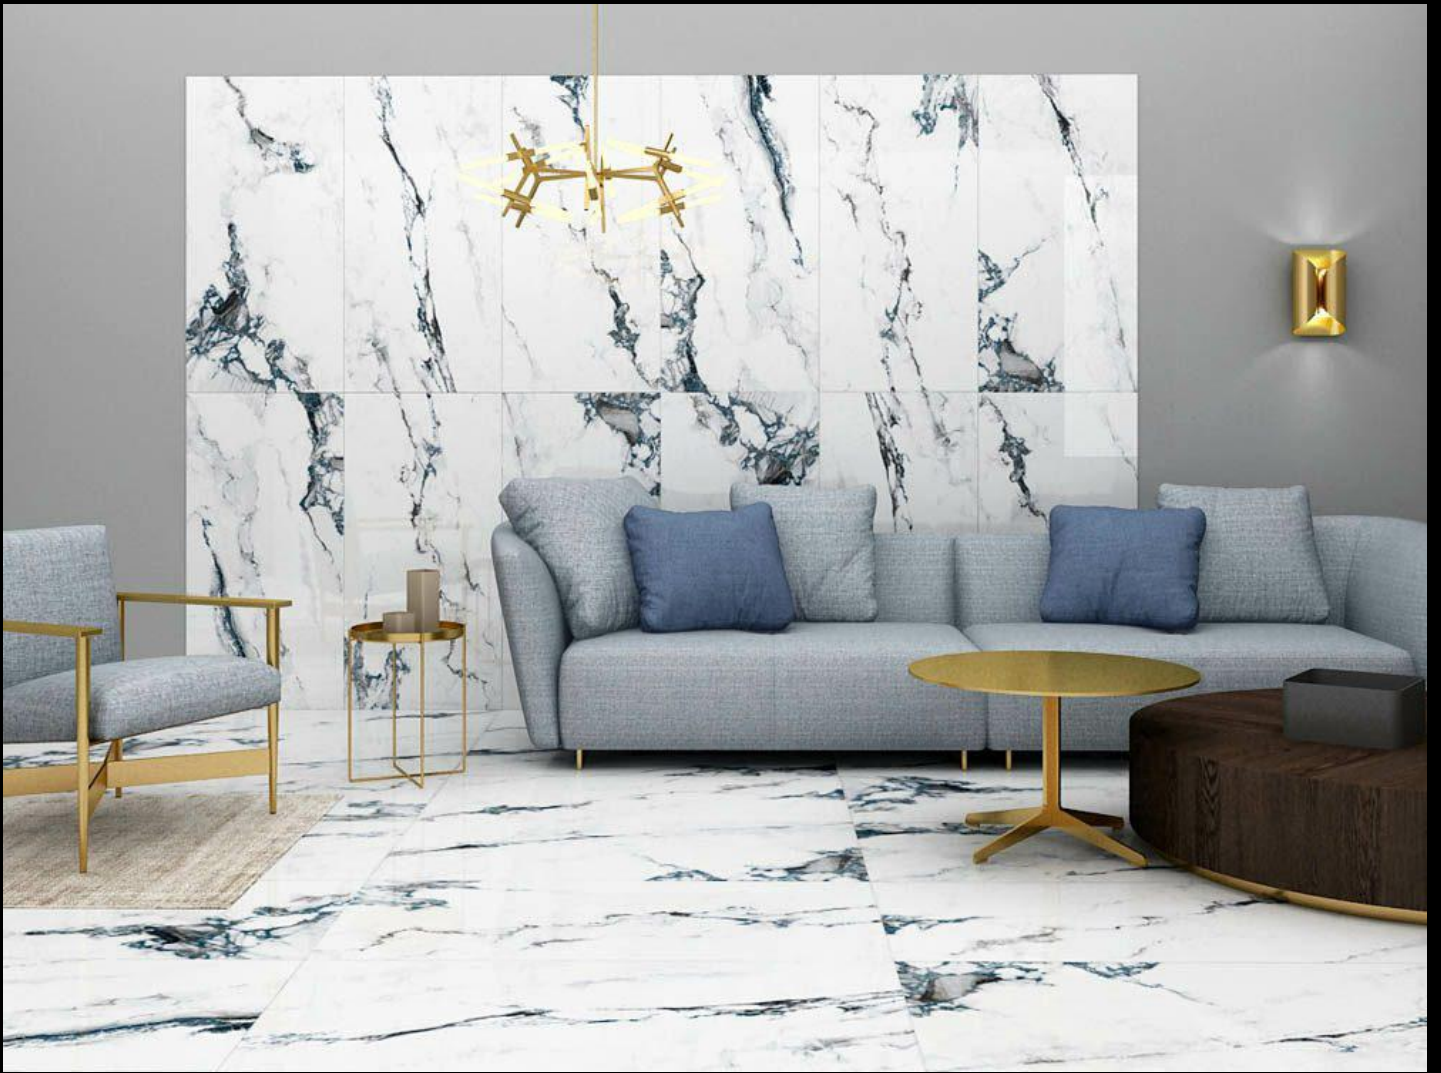

High Glossy

collection

600x
1200mm

AREZZO TEAL

SIZE : 600 X 1200 MM

SURFACE : HIGH GLOSS

RANDOM : 6