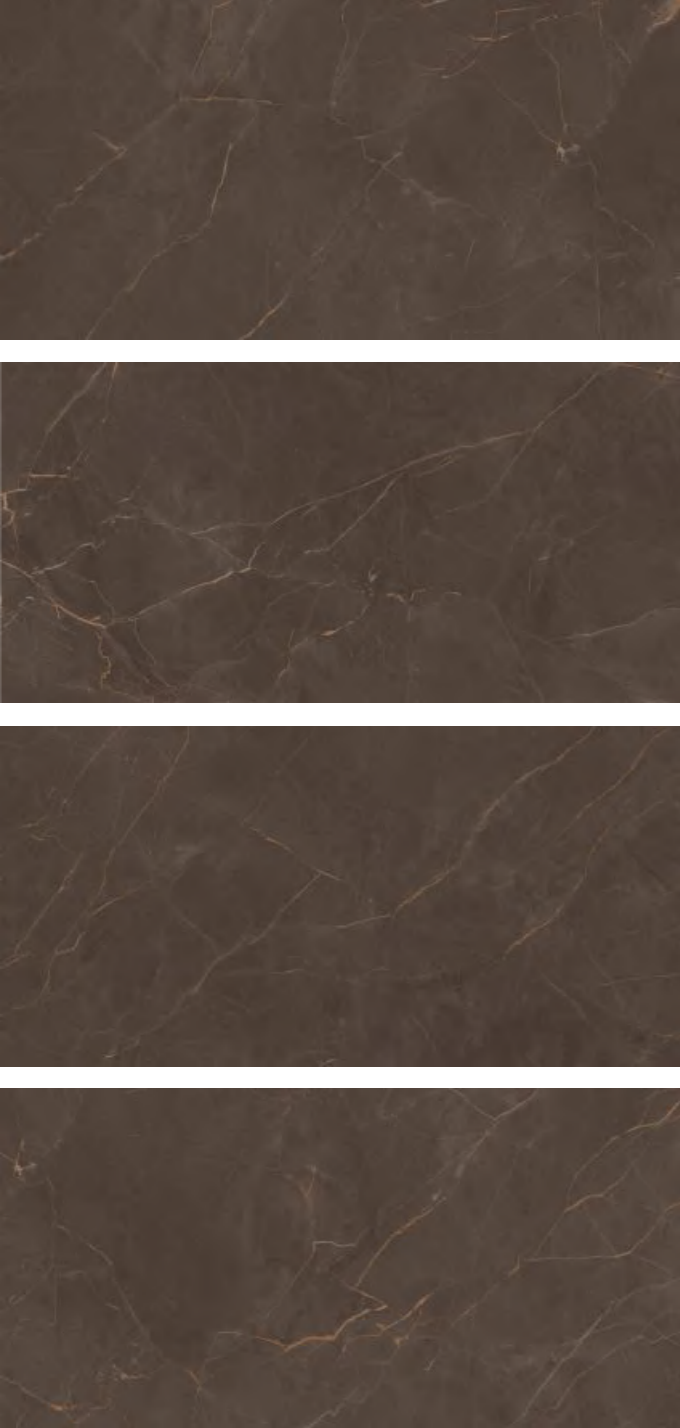

 THE
ARTISTILE

**TURKISH
NERO**

800x1600mm
Carving
Random : 04

**FANTASY
BRUNETTE**

800x1600mm
Carving
Random : 04

Victoria
combination of art & architecture

*Perfectly combines
aesthetics and
functionality.*

**FANTASY
CHARCOAL GREY**

800x1600mm
Carving
Random : 04

Victoria
combination of art & architecture

*Creating luminous and
original identities.*

Victoria

combination of art & architecture