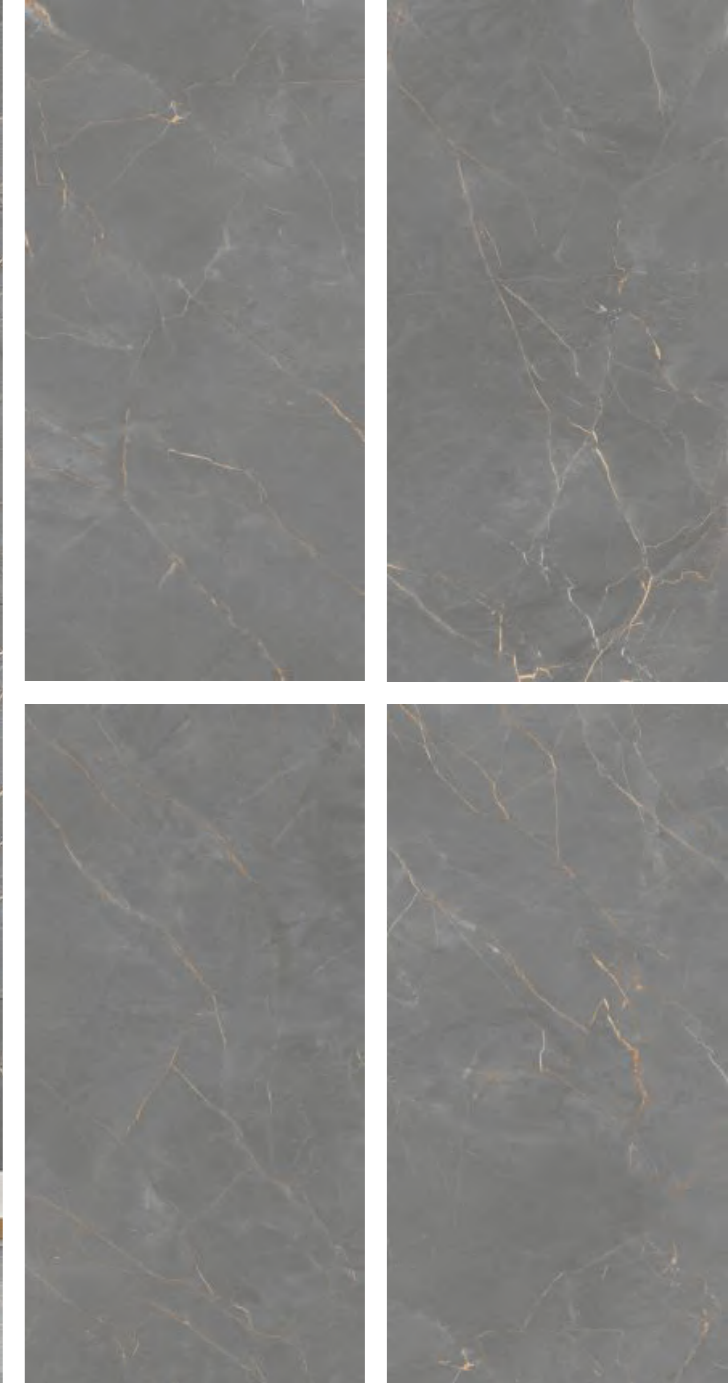

 THE
ARTISTILE

**TURKISH
NERO**

800x1600mm
Carving
Random : 04

**FANTASY
BRUNETTE**

800x1600mm
Carving
Random : 04

Victoria
combination of art & architecture

*Perfectly combines
aesthetics and
functionality.*

**FANTASY
CHARCOAL GREY**

800x1600mm
Carving
Random : 04

Victoria
combination of art & architecture

*Creating luminous and
original identities.*

Victoria

combination of art & architecture