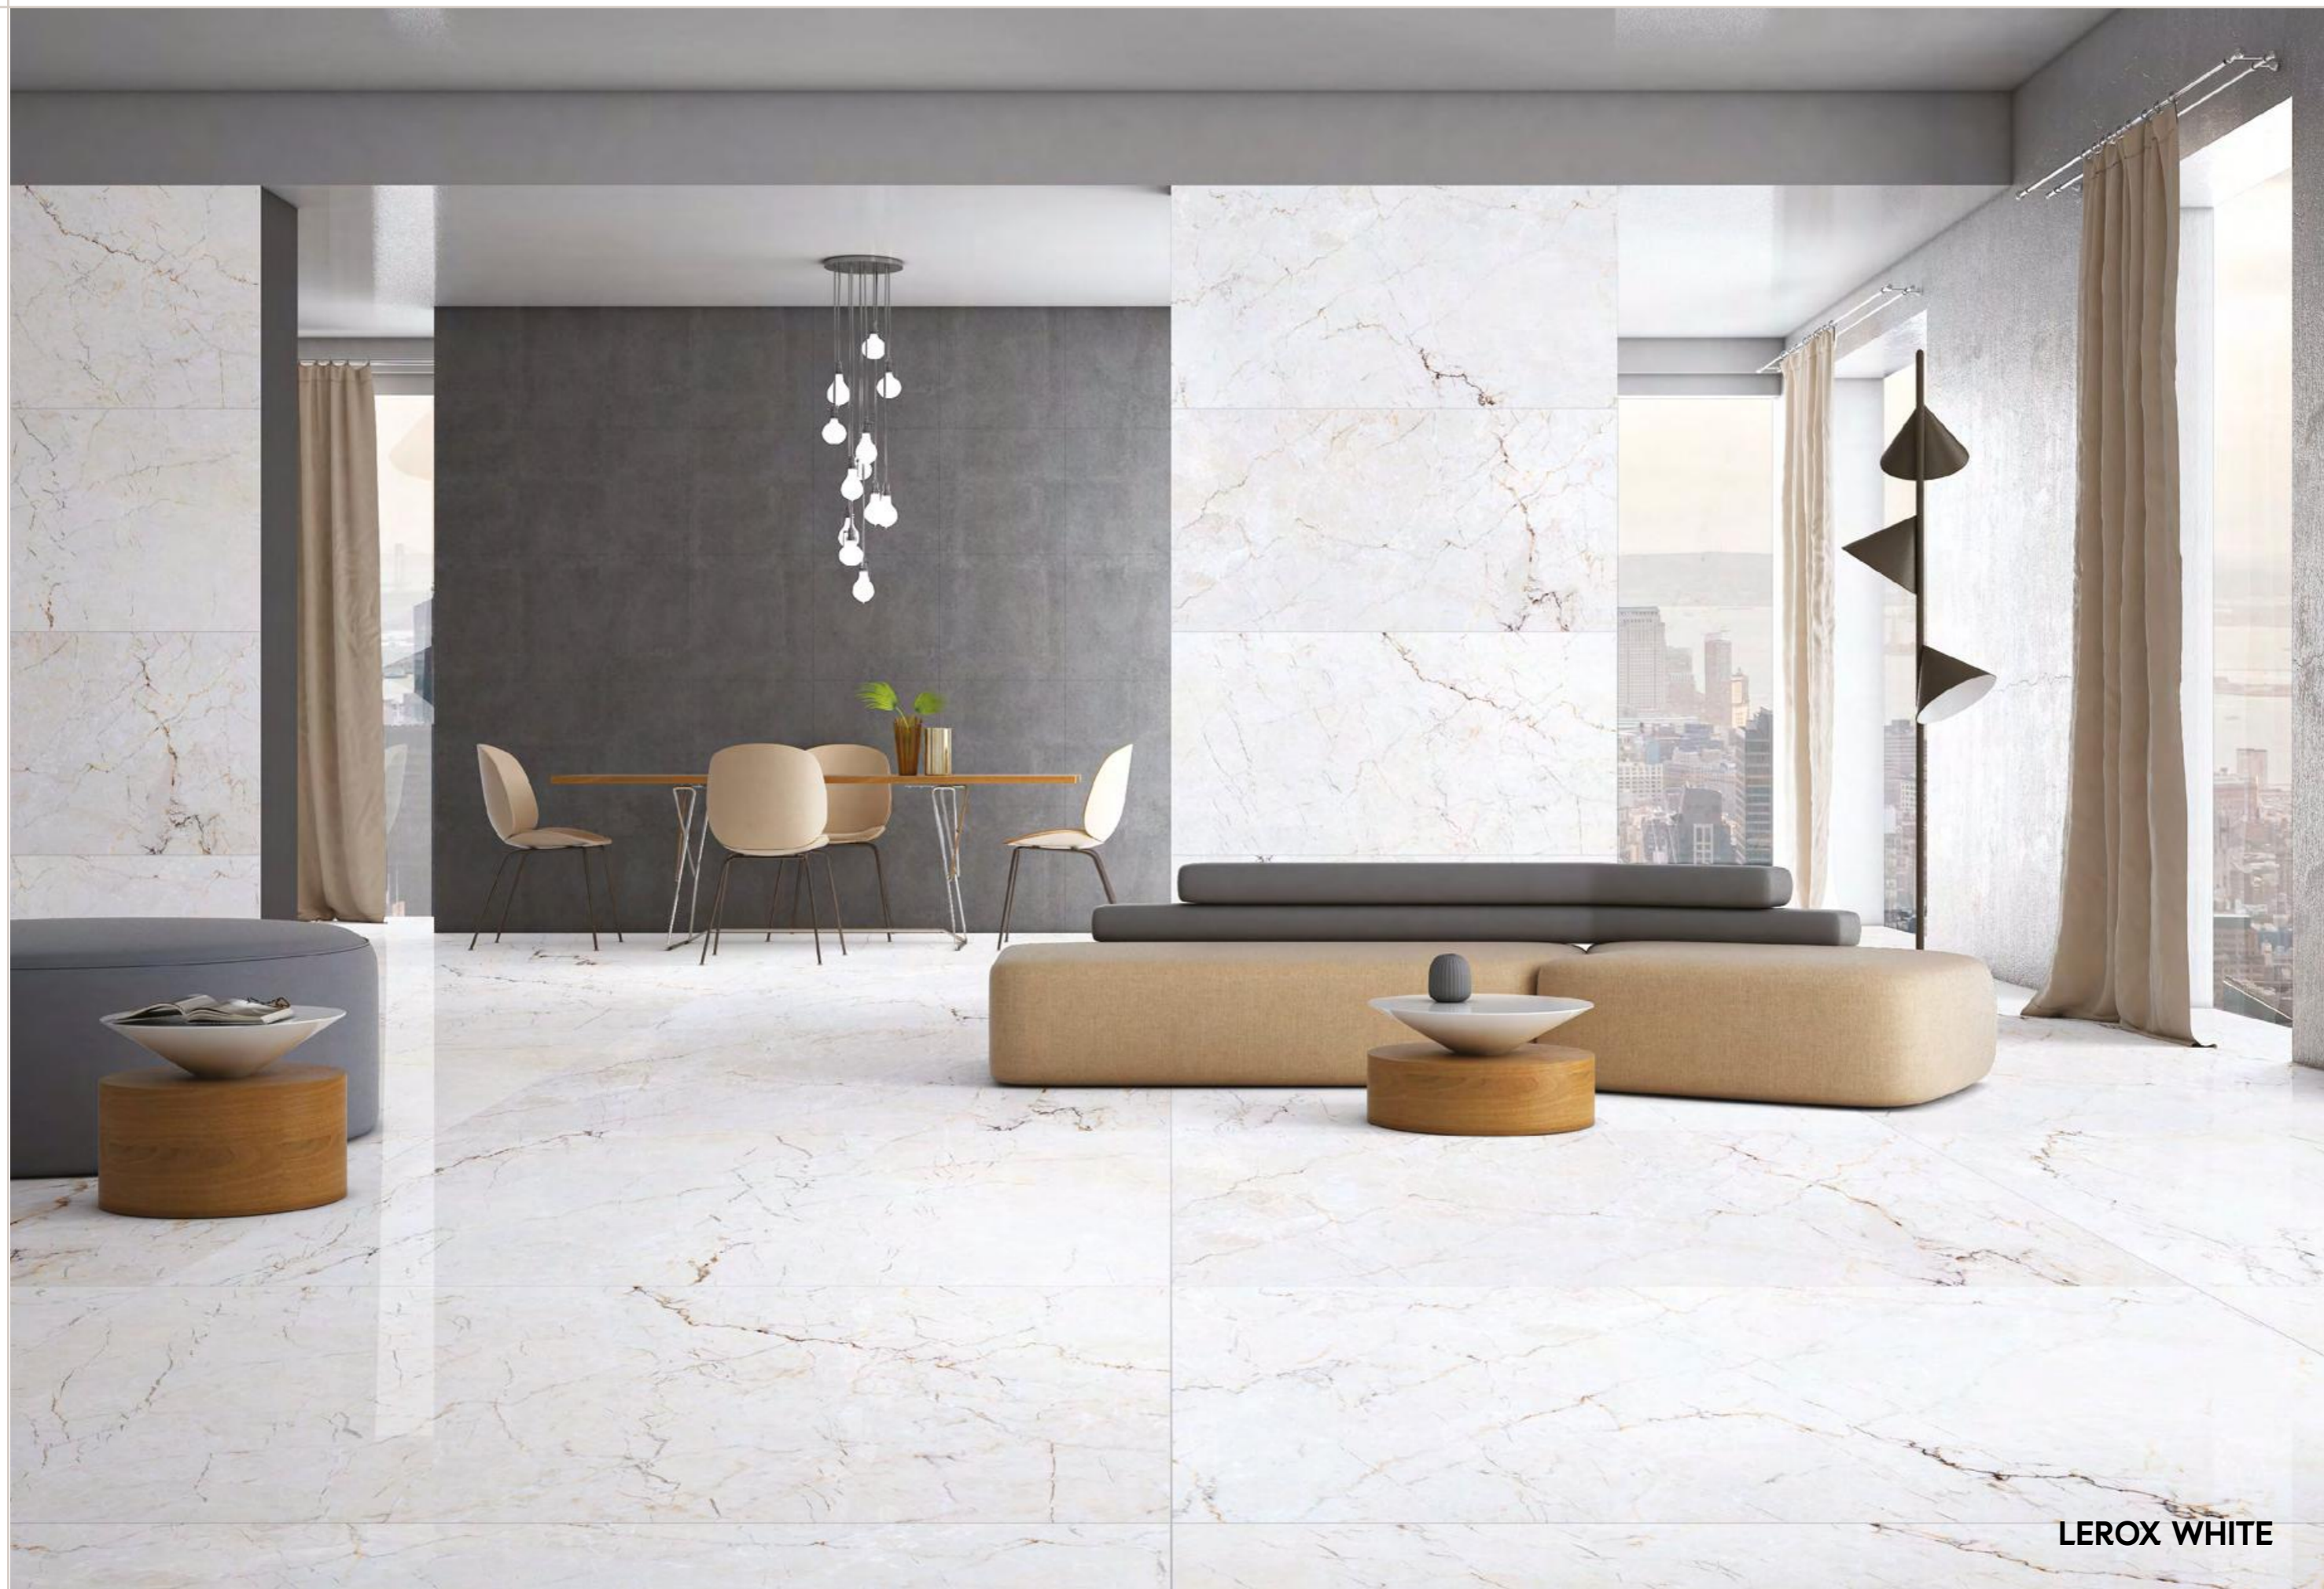

LEROX WHITE