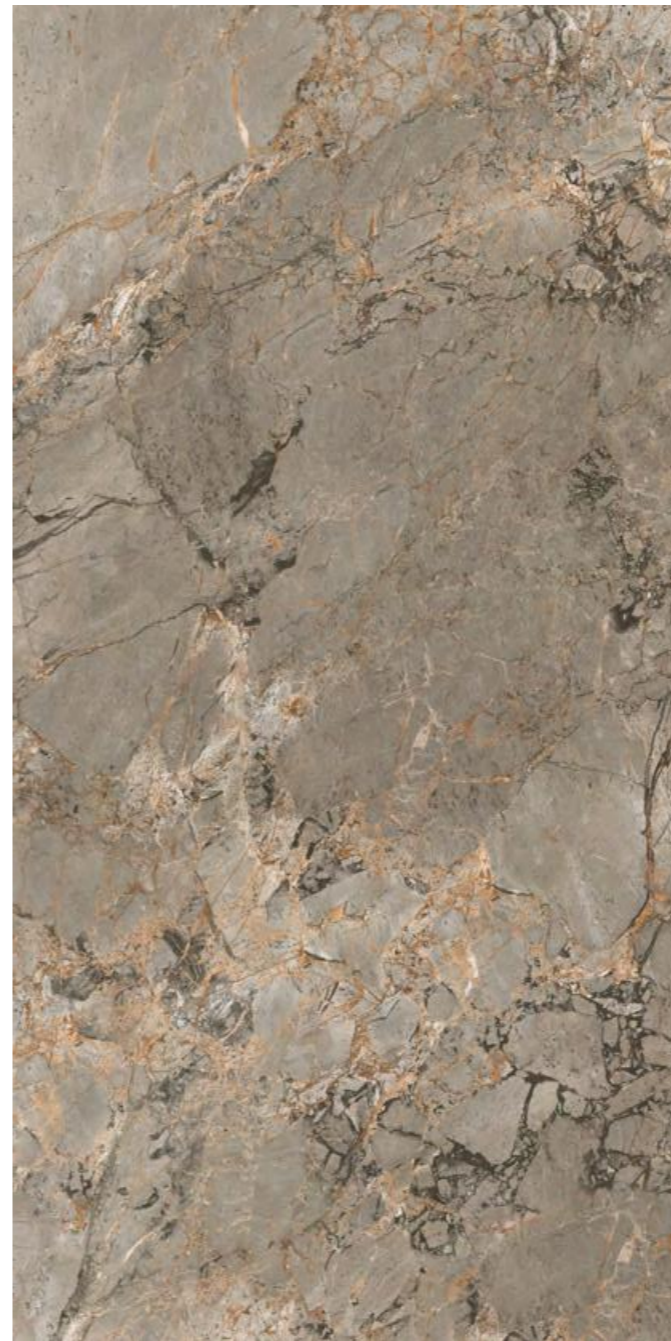

DOOR WINDOW  
FRAME

ADMIRAL BROWN

THE ARTISTILE