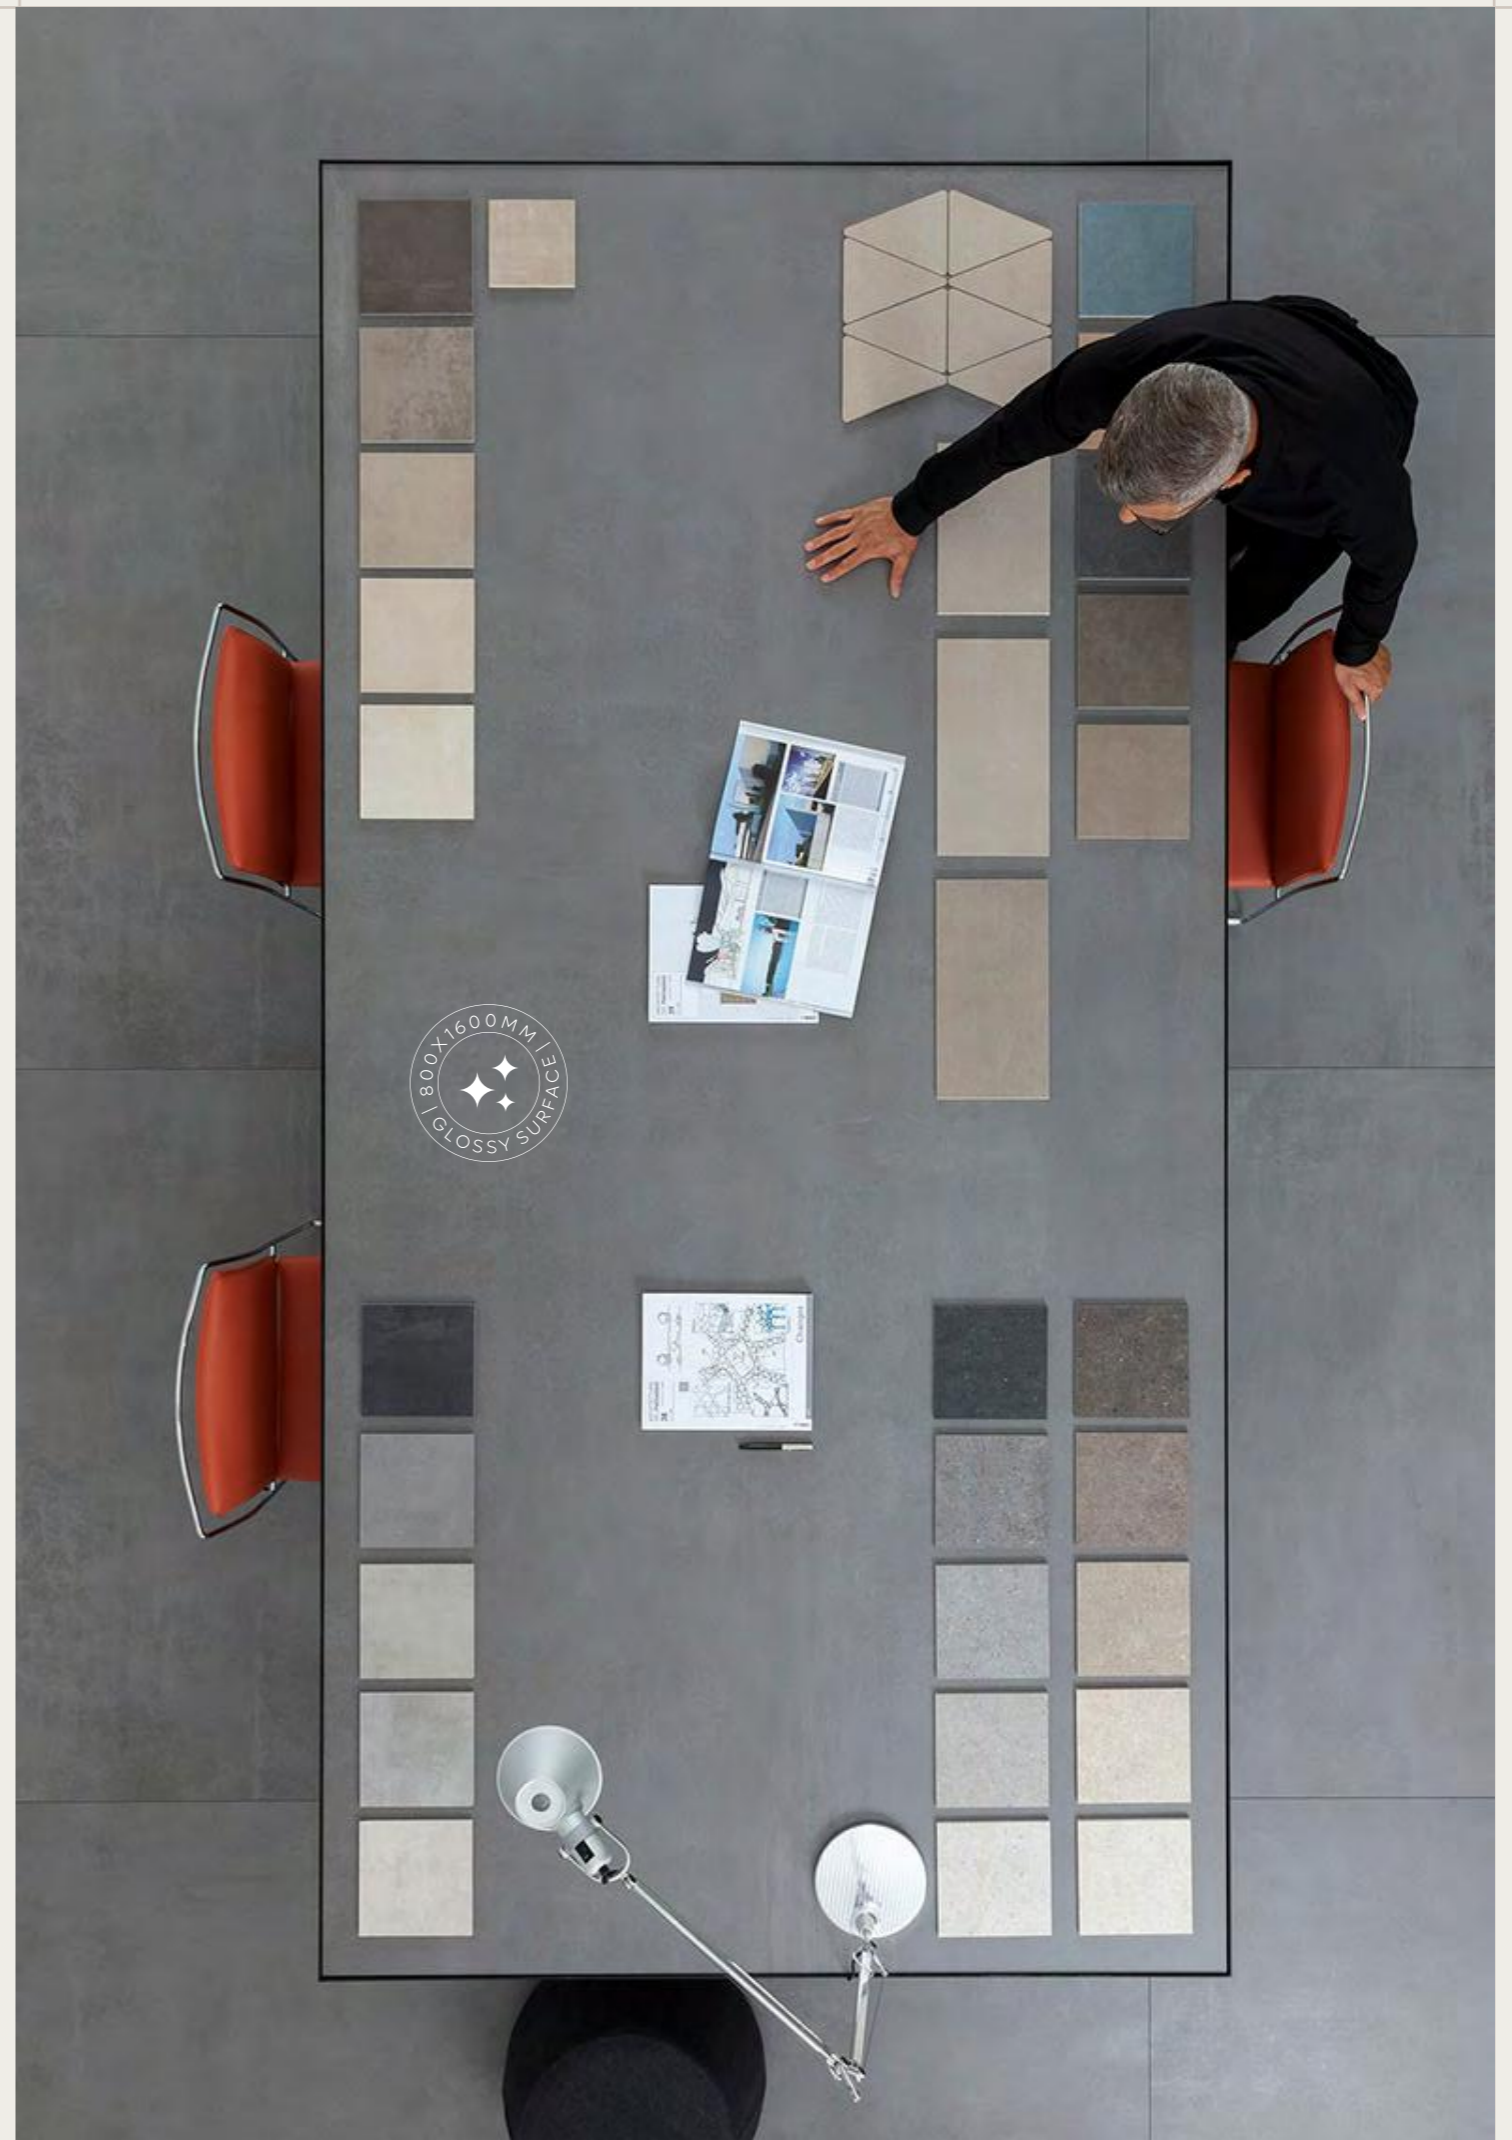

3

Firing

800x800mm | 800x1600mm  
Glossy

The Charm  
Of Time  
Worn Wood  
With A  
Contemporary Style