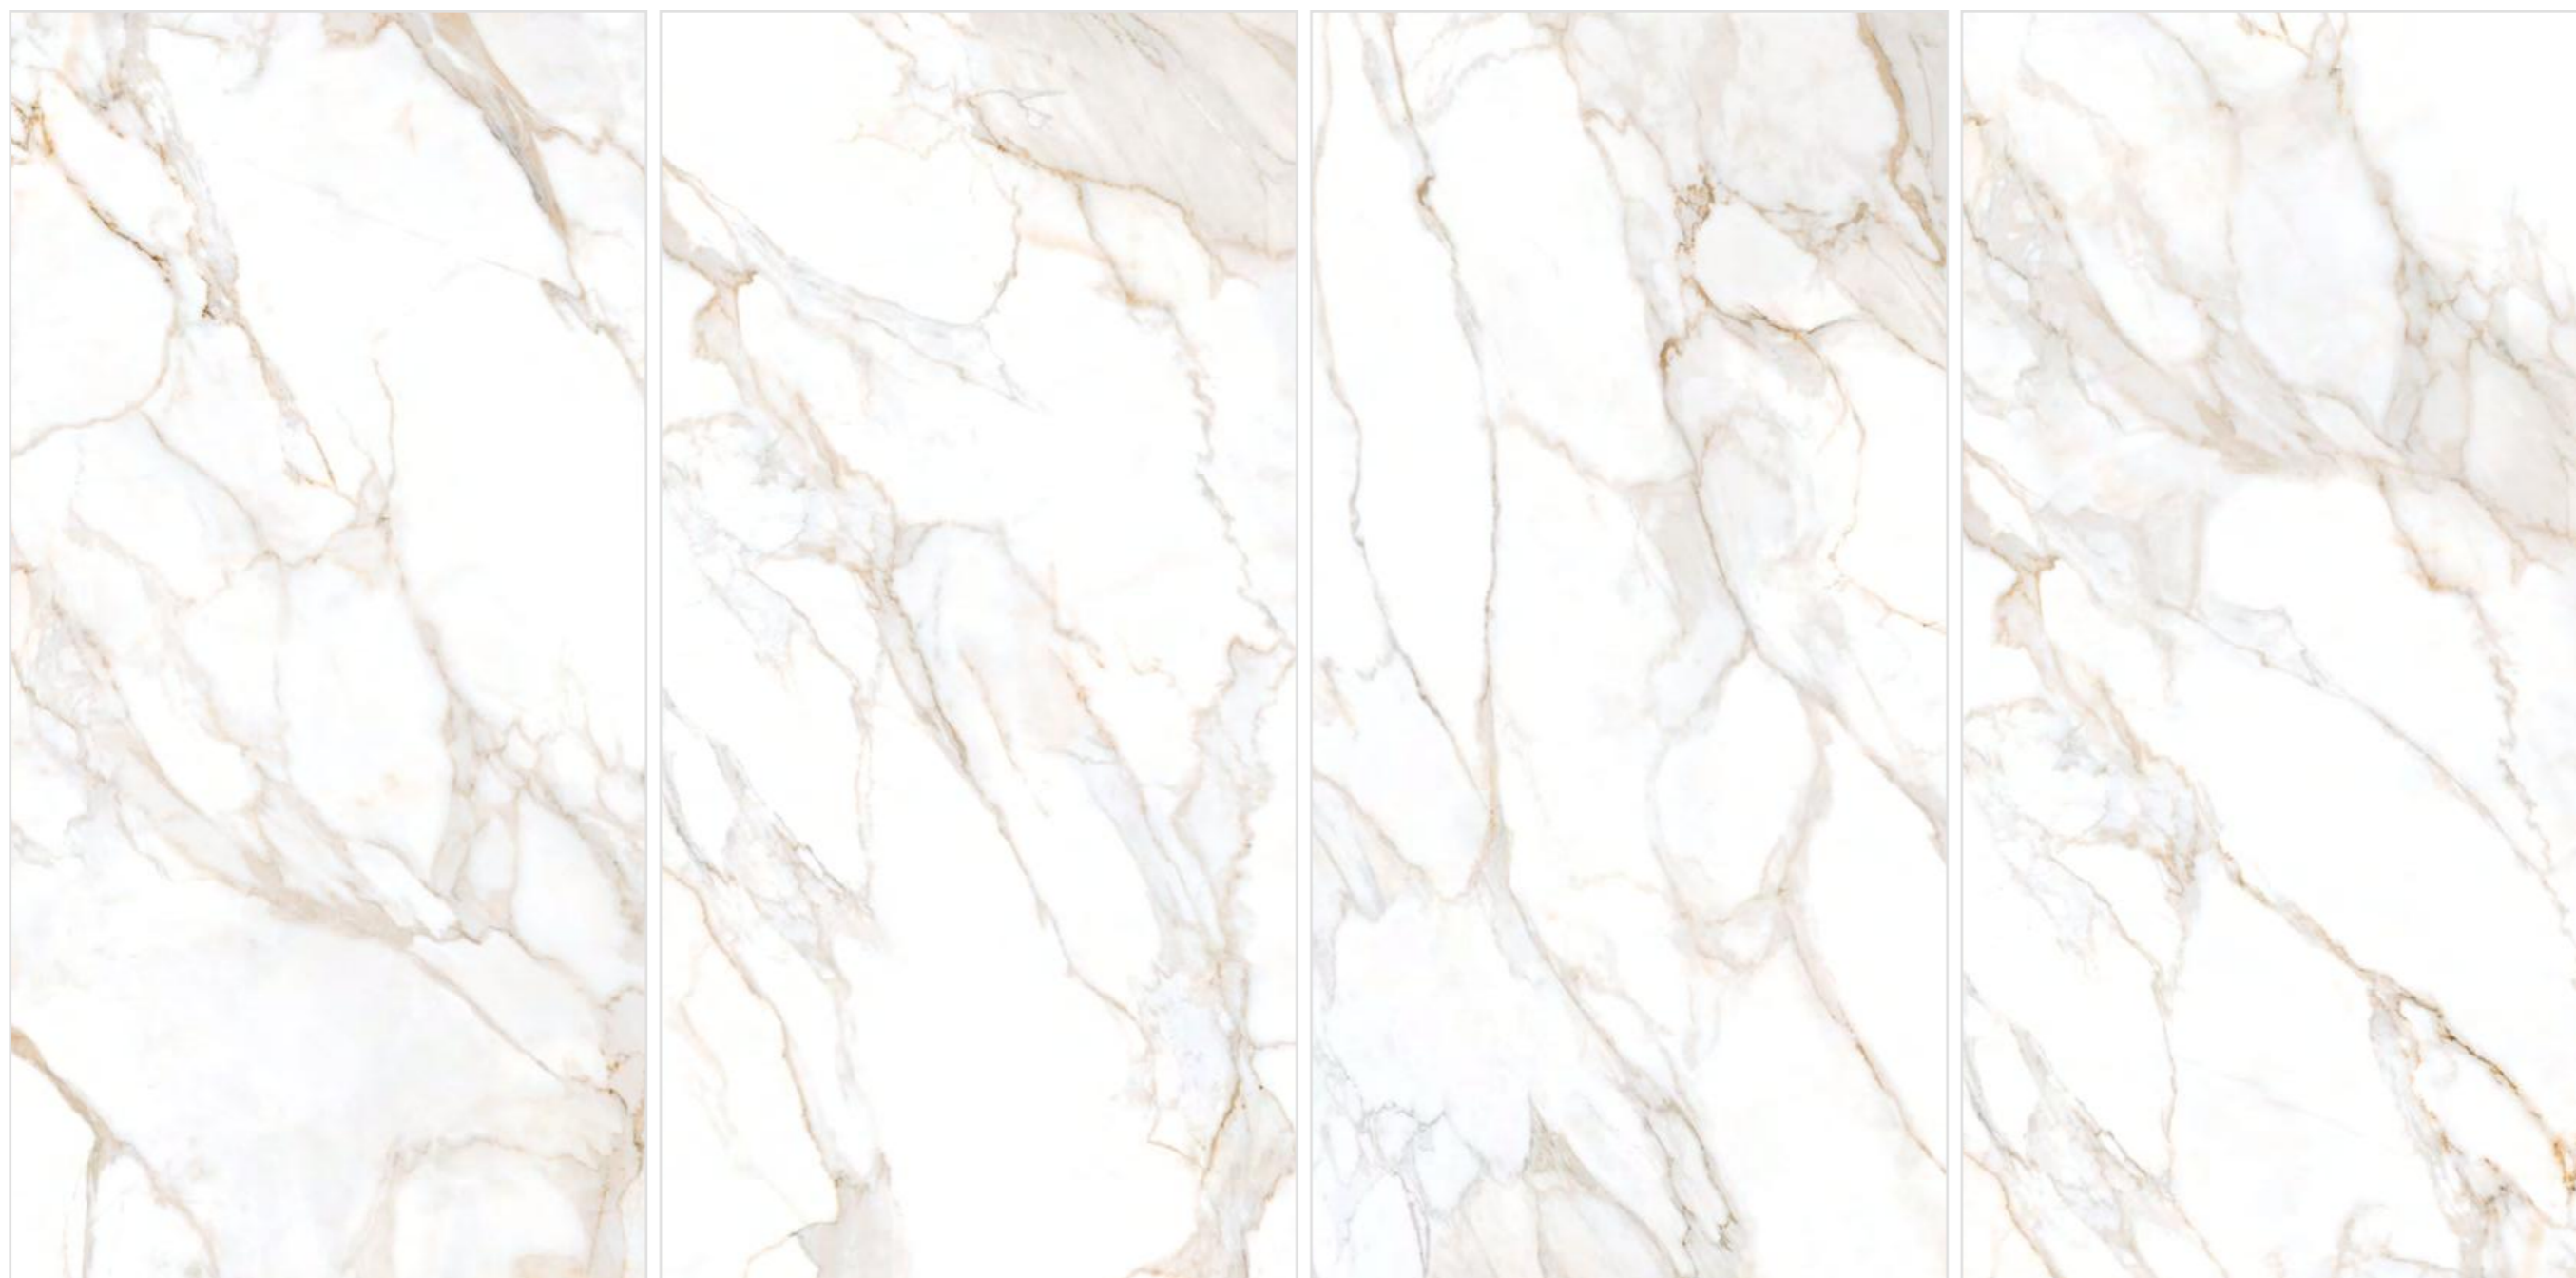

THE ARTISTILE

CALACATTA VAGLI

Size:
800x1600mm

Finish:
Glossy

Thickness:
9mm

Random:
04