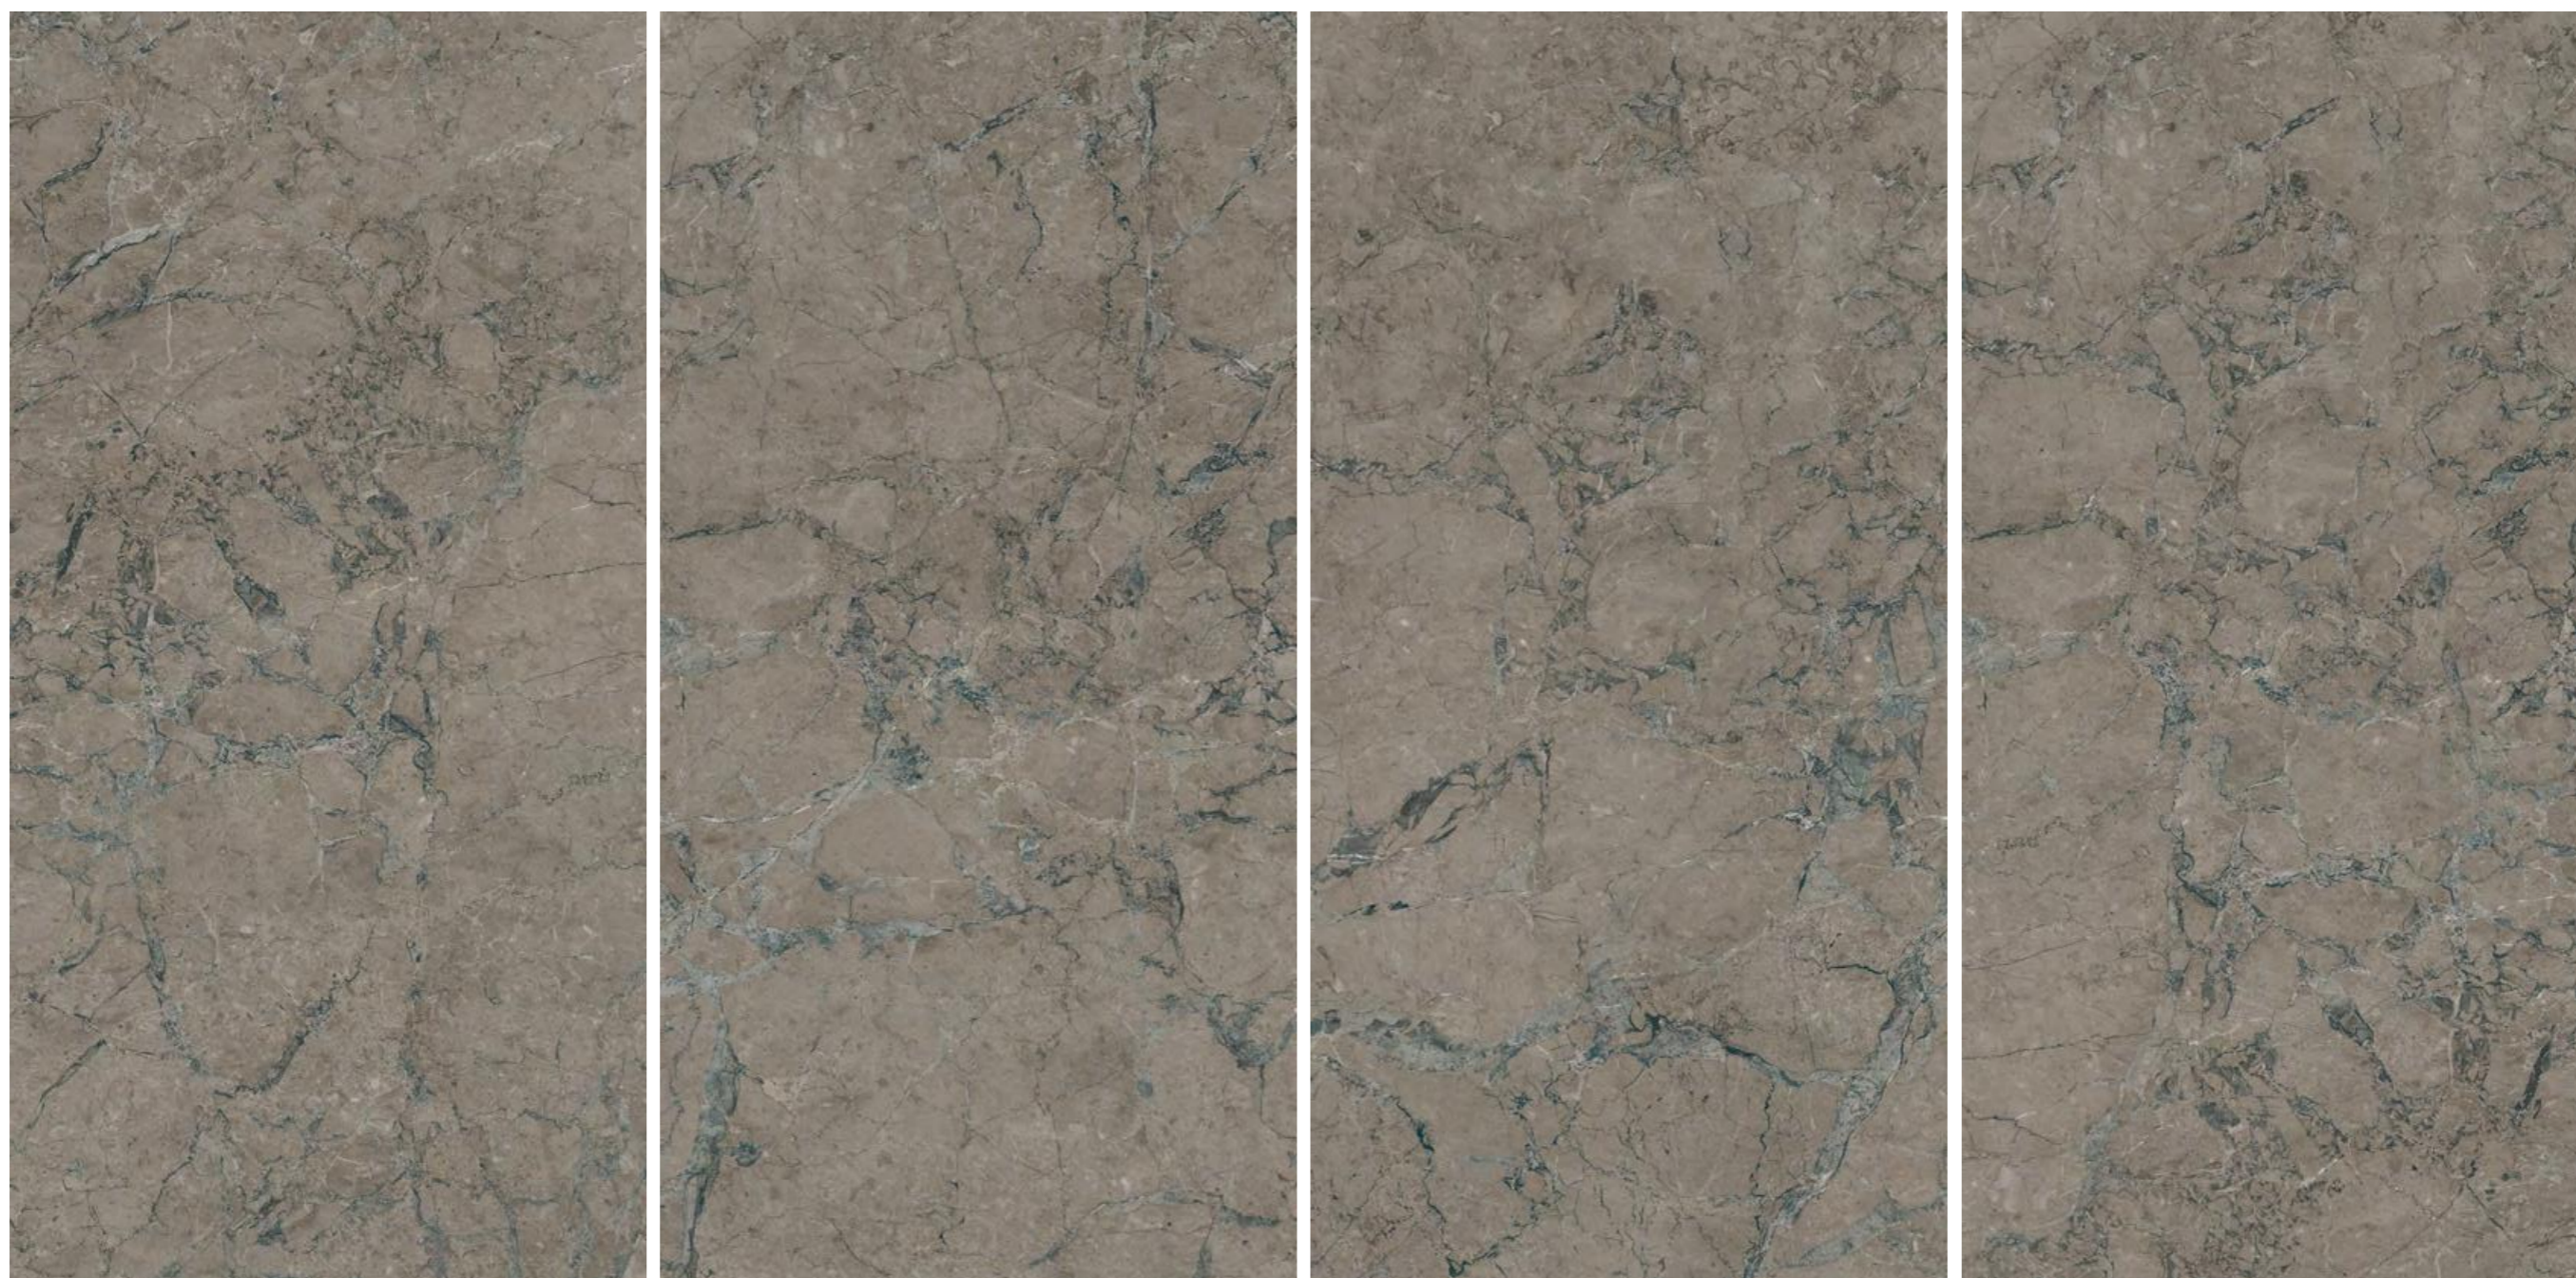

Size:  
800x1600mm

Finish:  
Glossy

Thickness:  
9mm

Random:  
04

SPANISH GREY

THE ARTISTILE

**SPANISH GREY**

Size:  
800x1600mm