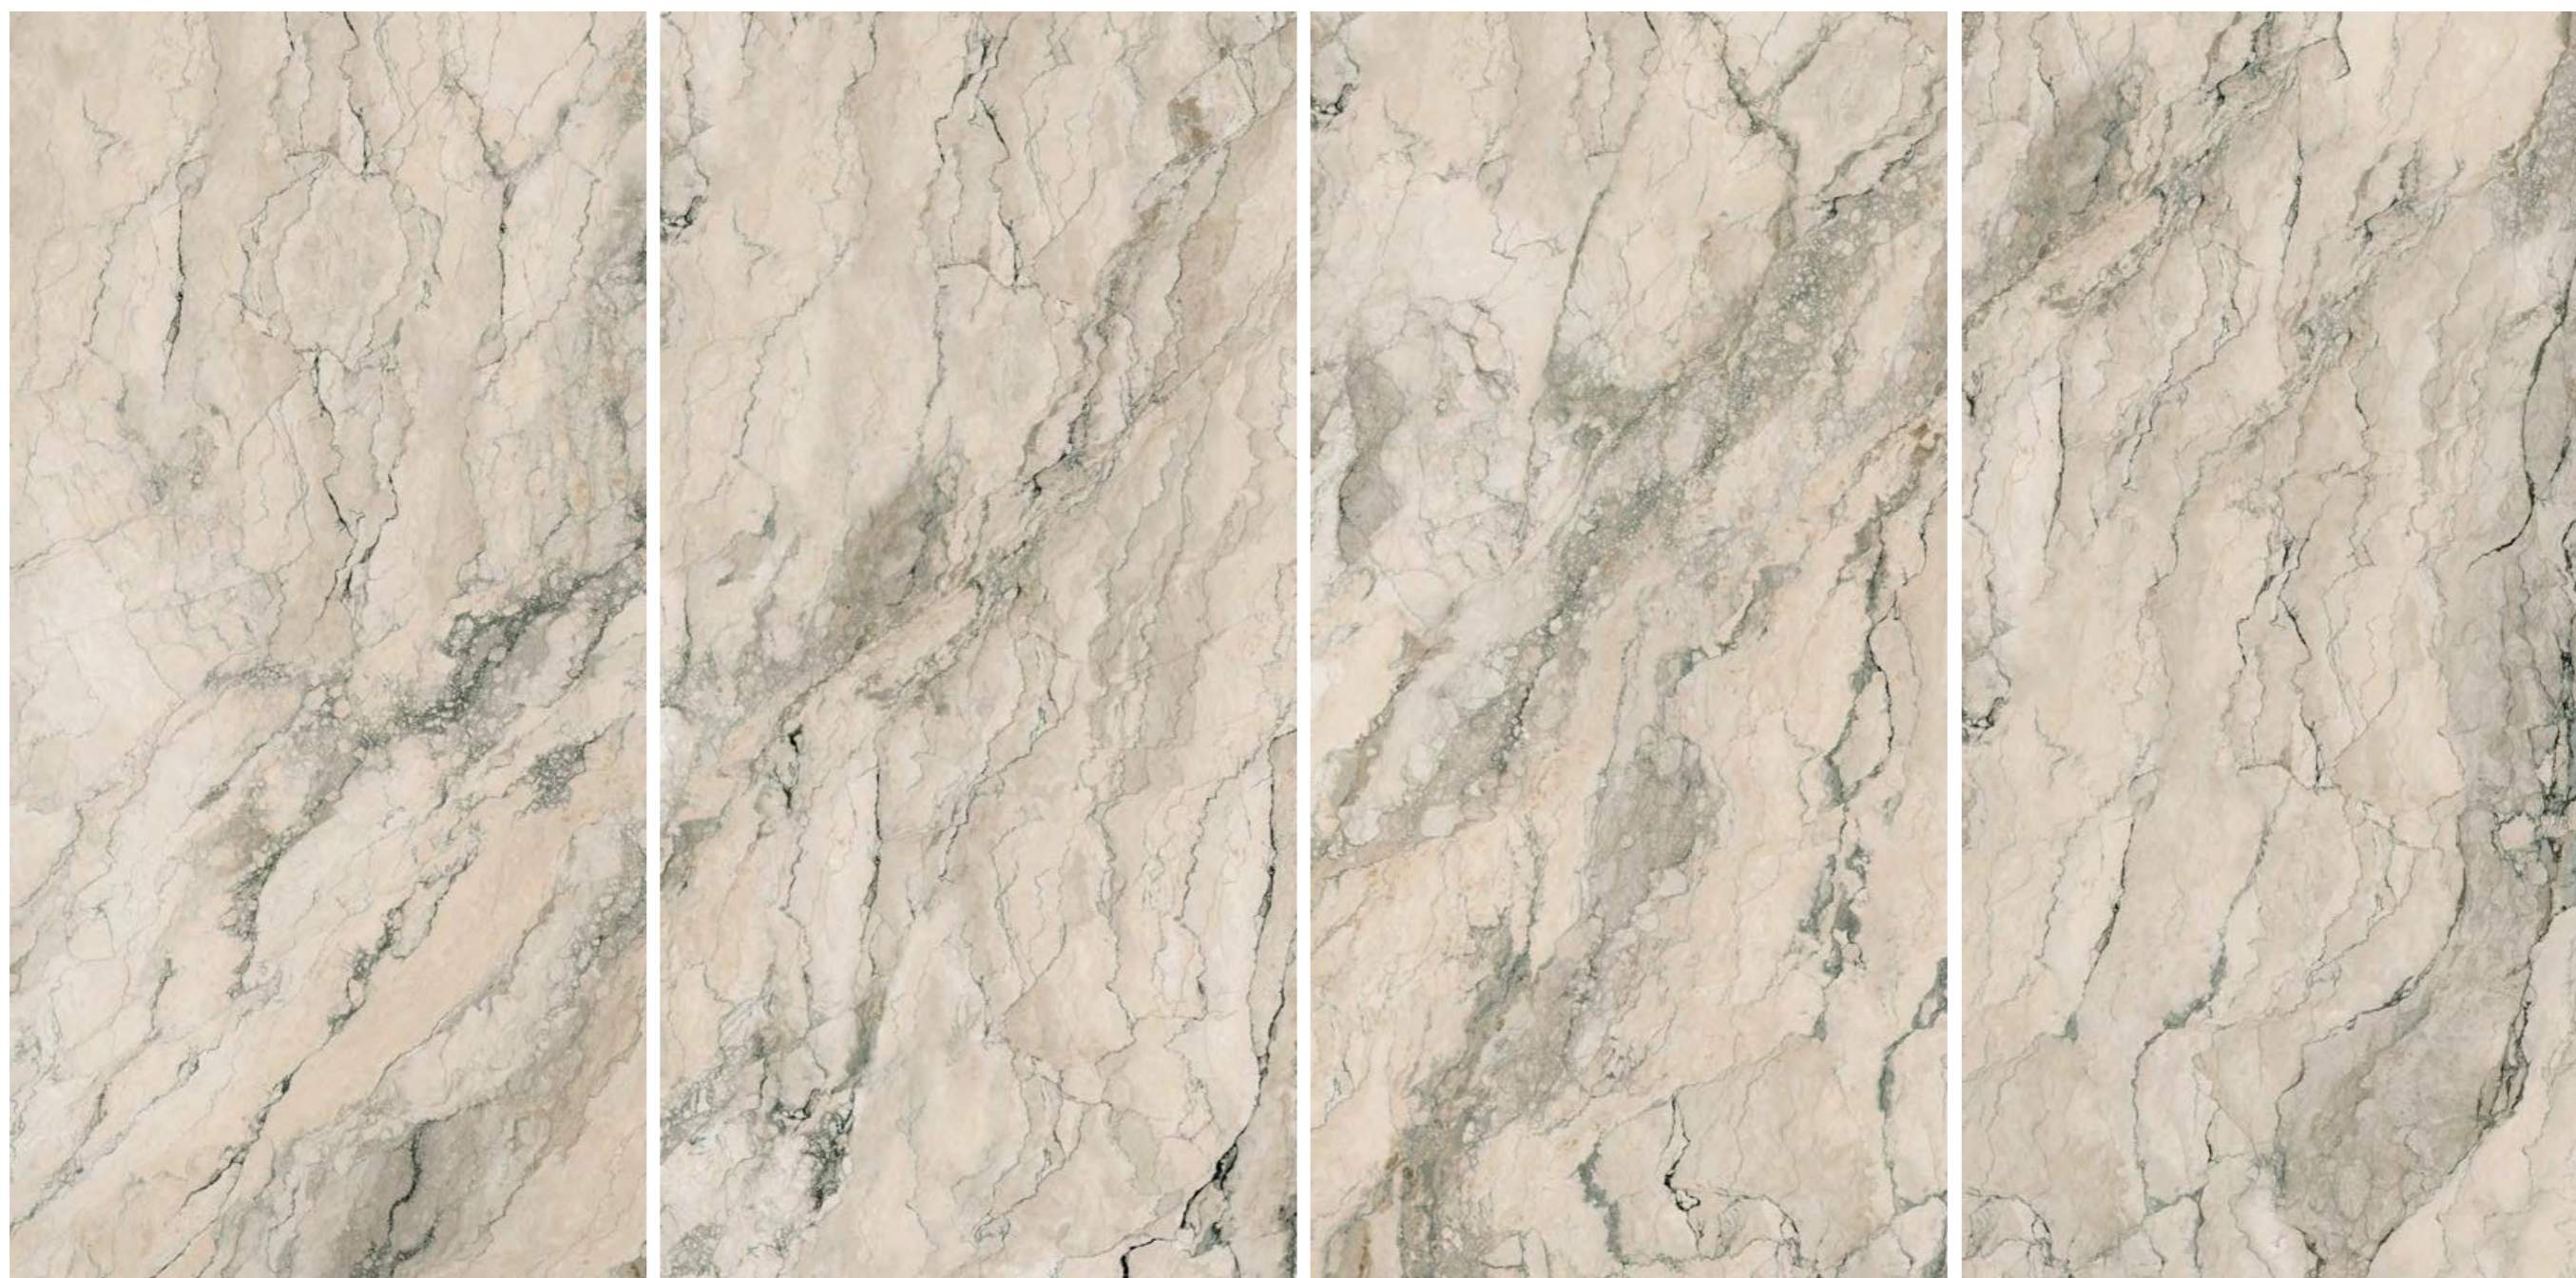

Size:  
800x1600mm

Finish:  
Glossy

Thickness:  
9mm

Random:  
04

PENGUIN BEIGE

THE ARTISTILE